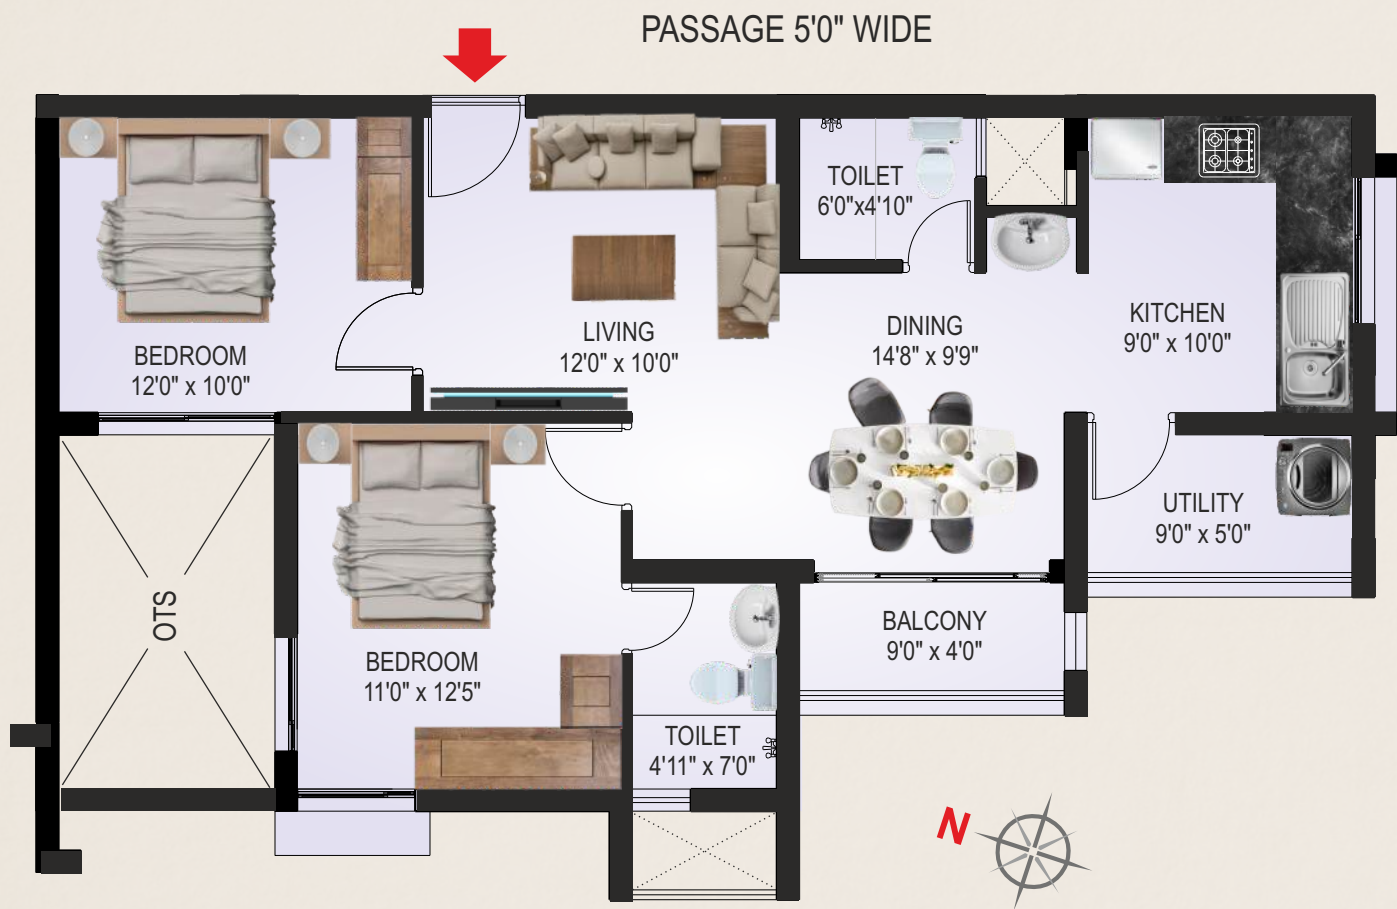

SHREE HILLSIDE

Typical Floor Plan

2BHK Flat # 05

Carpet Area: 773.67

Sale Area: 1075.00

(Area in Sq.ft)

RERA NO: PRM/KA/RERA/1257/334/PR/230522/004910