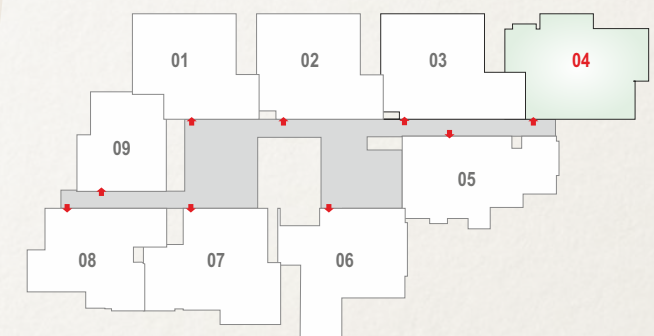

SHREE HILLSIDE

Typical Floor Plan

2BHK Flat # 04

Carpet Area: 923.99

Sale Area: 1245.00

(Area in Sq.ft)

RERA NO: PRM/KA/RERA/1257/334/PR/230522/004910